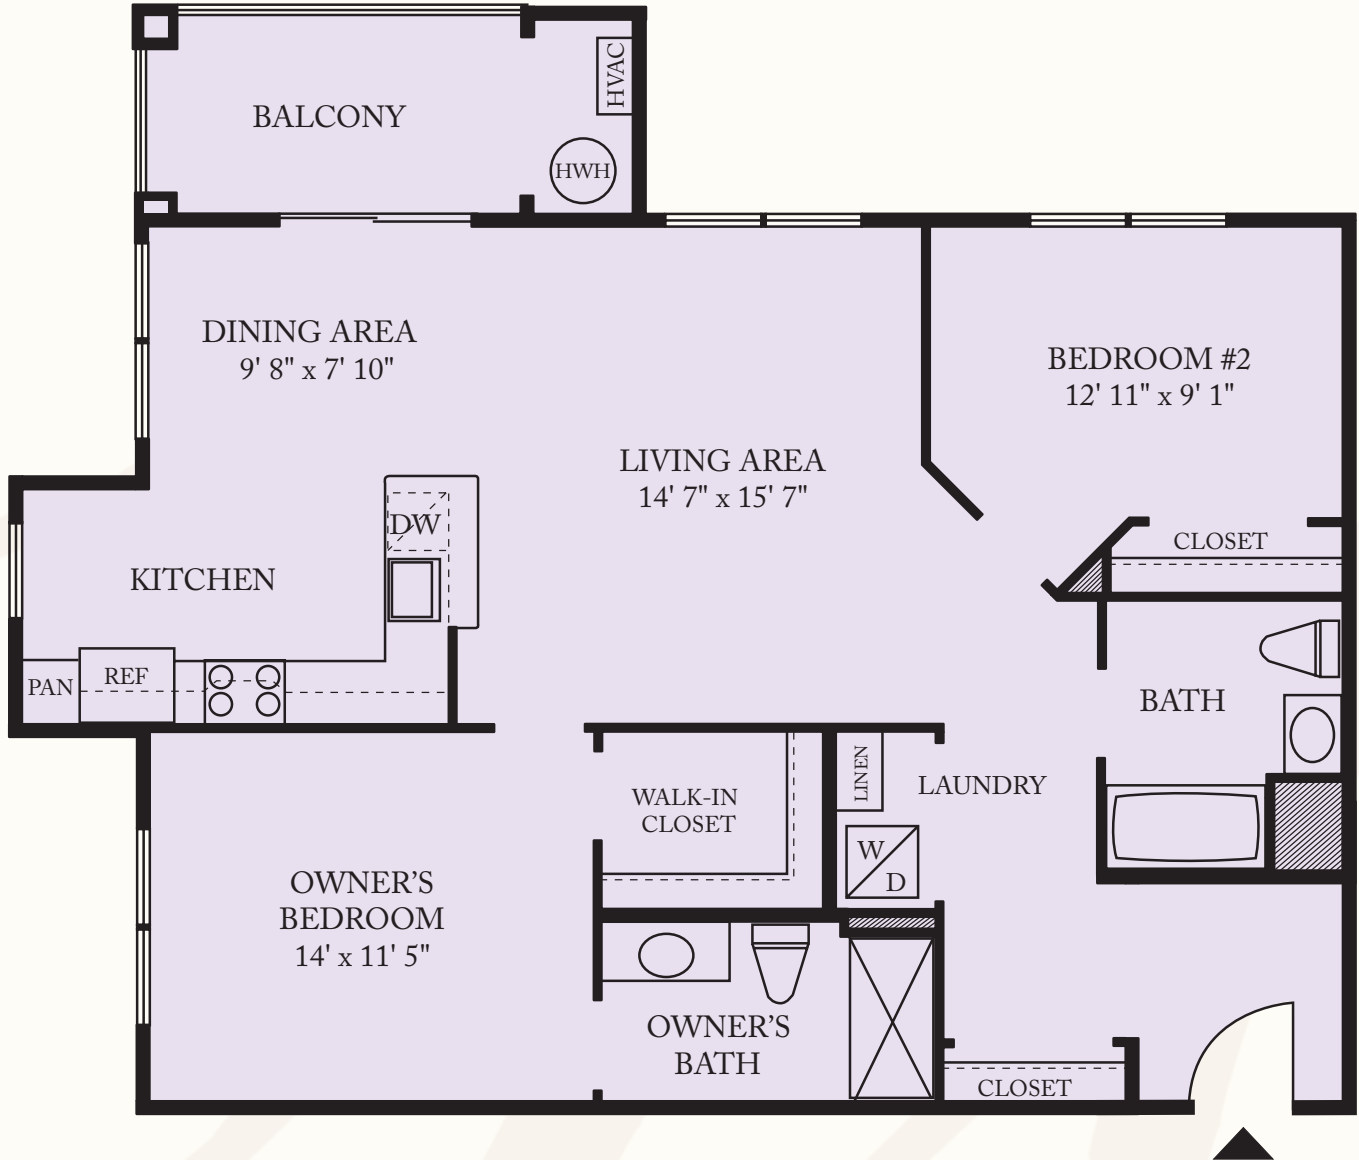

# THE BIRCH

1,155 Sq. Ft. • BLDG II

Floor plans are artist's renditions. All dimensions are approximate and subject to field variation. Builder is not responsible for printer's errors or omissions. Unit orientation may be reversed due to building configuration. For internal use only; although all information is believed to be correct at printing, please refer to most current construction documents to ensure accuracy. Copyright © D'Anastasio Corporation TM 1/07