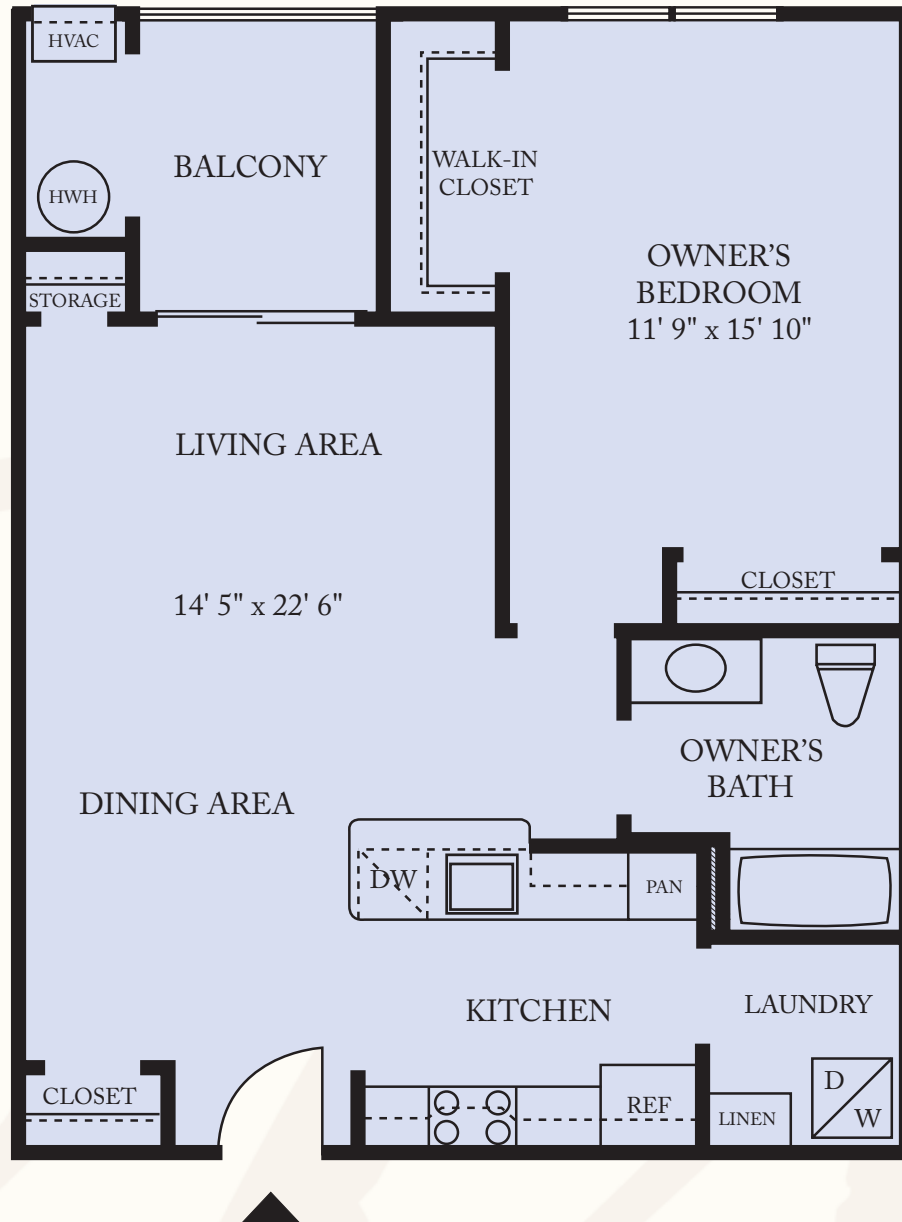

THE DOGWOOD

896 Sq. Ft. • BLDG II

Floor plans are artist's renditions. All dimensions are approximate and subject to field variation. Builder is not responsible for printer's errors or omissions. Unit orientation may be reversed due to building configuration. For internal use only; although all information is believed to be correct at printing, please refer to most current construction documents to ensure accuracy. Copyright © D'Anastasio Corporation TM 1/07