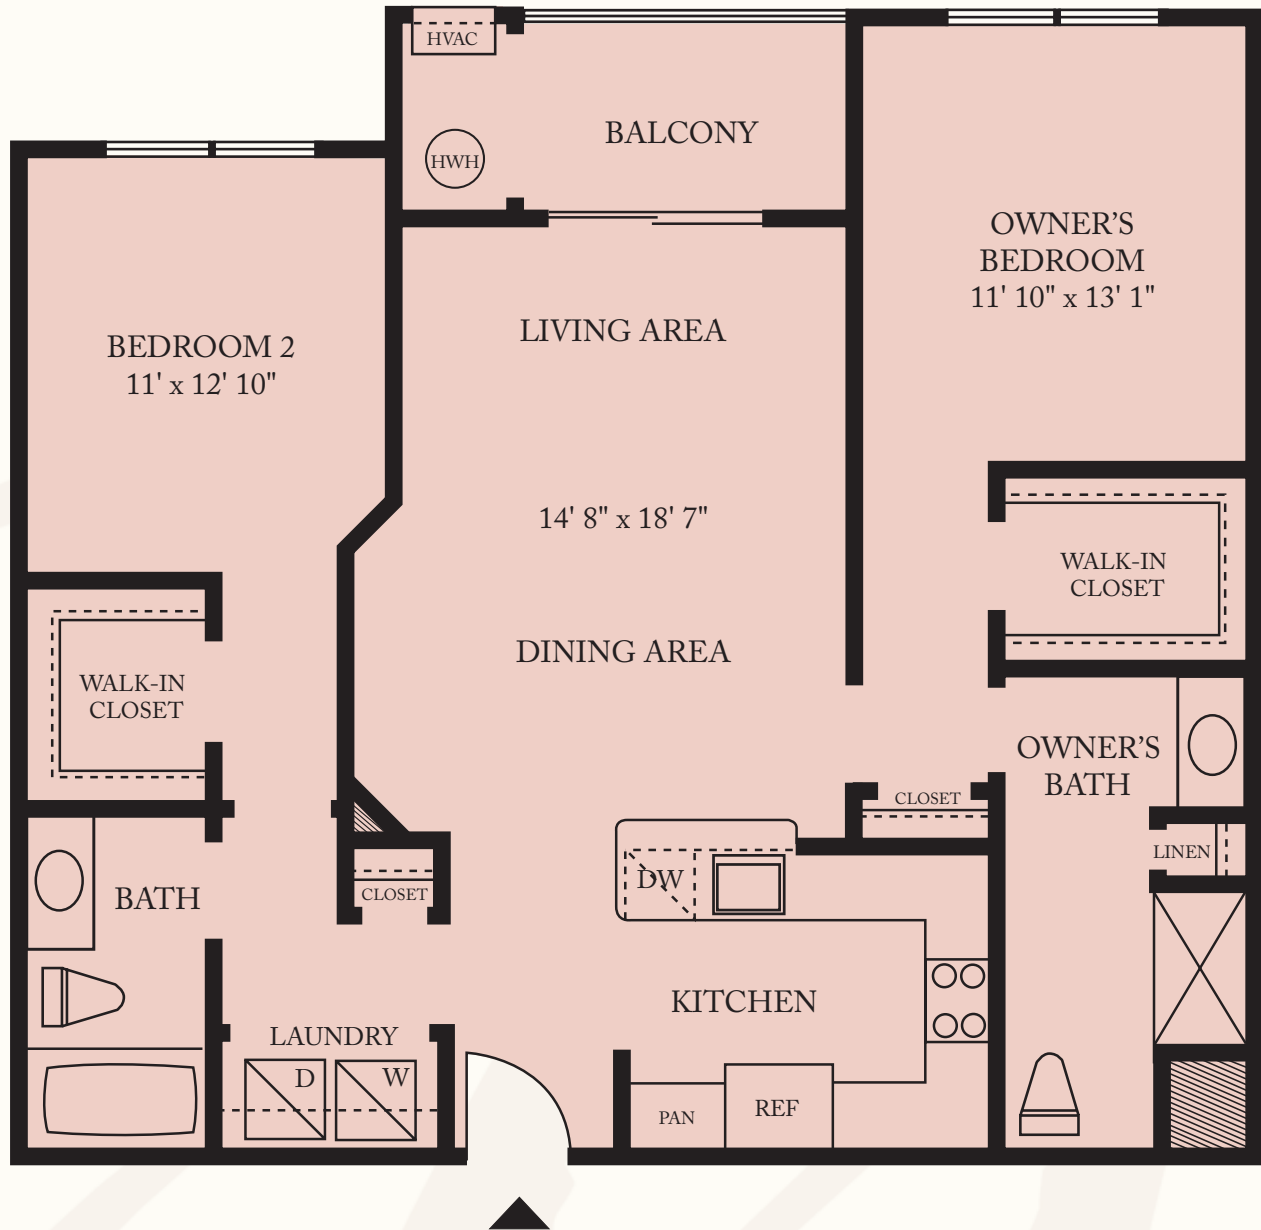

# THE ELMWOOD

1,227 Sq. Ft. • BLDG II

Floor plans are artist's renditions. All dimensions are approximate and subject to field variation. Builder is not responsible for printer's errors or omissions. Unit orientation may be reversed due to building configuration. For internal use only; although all information is believed to be correct at printing, please refer to most current construction documents to ensure accuracy. Copyright © D'Anastasio Corporation TM 1/07